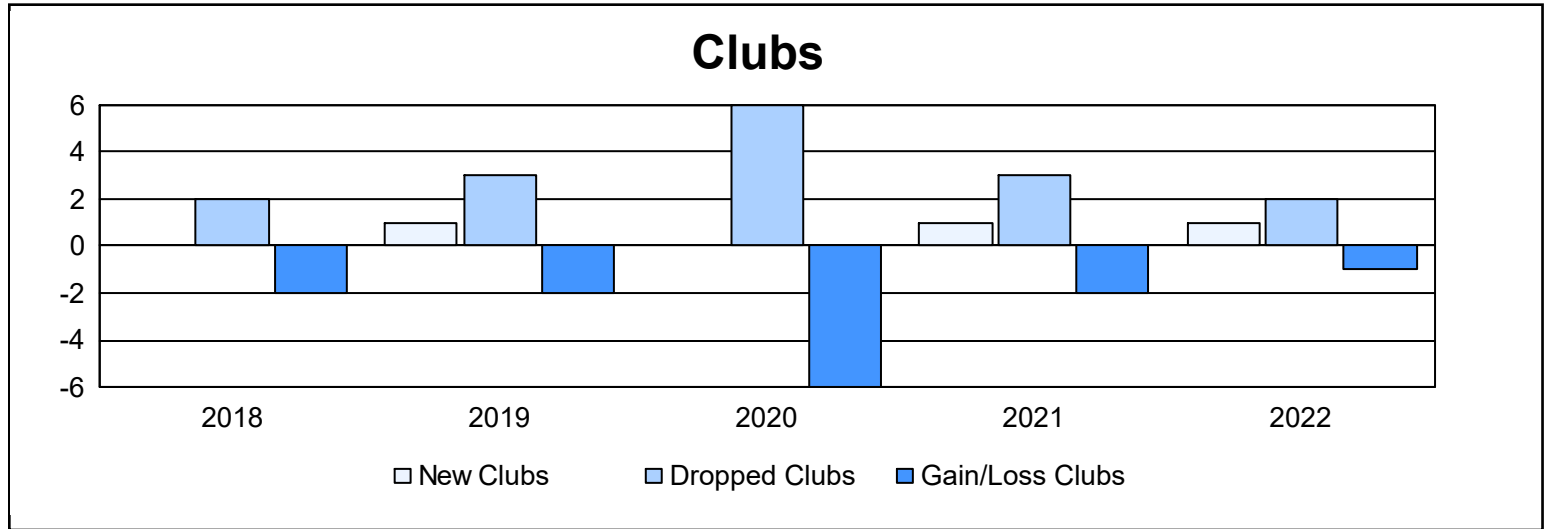

Year	New Clubs	Dropped Clubs	Gain/ Loss Clubs	New Members	Charter Members	Reinstate Members	Transfer Members	Total Member Added	Total Members Dropped	Gain/ Loss Members
2017-2018	0	2	-2	134	2	3	12	151	159	-8
2018-2019	1	3	-2	84	28	1	4	117	121	-4
2019-2020	0	6	-6	43	5	29	4	81	223	-142
2020-2021	1	3	-2	33	21	15	6	75	115	-40
2021-2022	1	2	-1	82	26	1	7	116	117	-1
<b>Average</b>	<b>1</b>	<b>3</b>	<b>-3</b>	<b>75</b>	<b>16</b>	<b>10</b>	<b>7</b>	<b>108</b>	<b>147</b>	<b>-39</b>

### Membership Composition June 2022 Cumulative