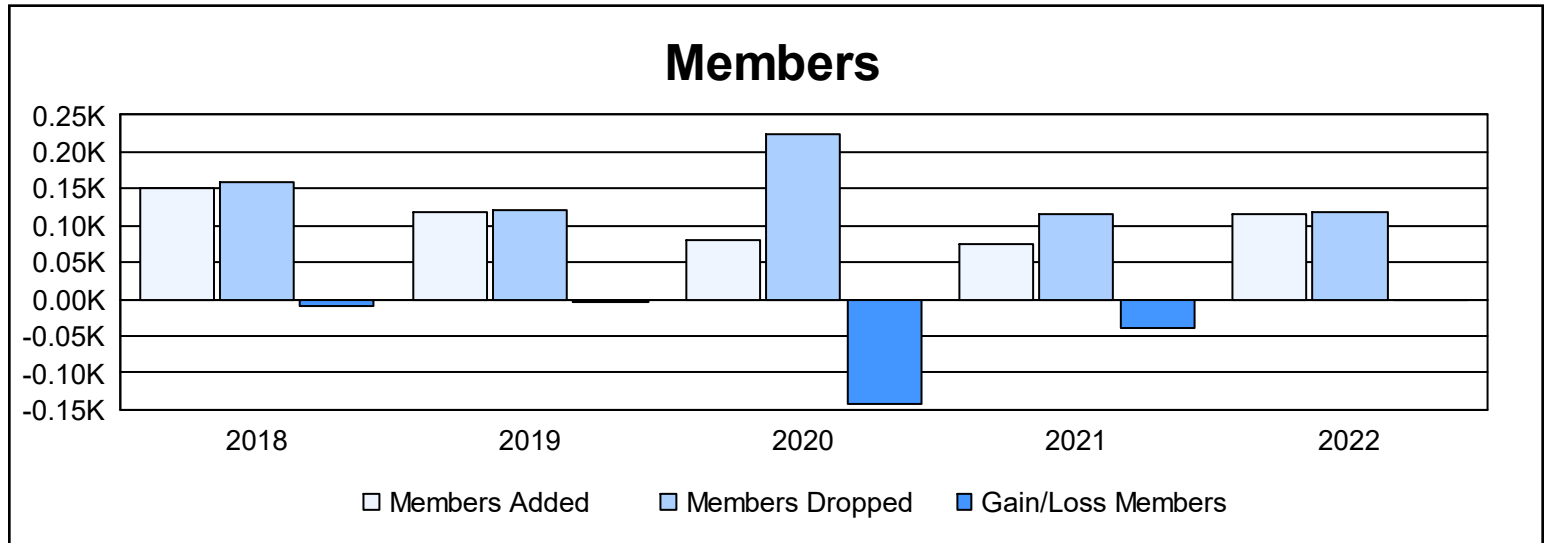

Year	New Clubs	Dropped Clubs	Gain/ Loss Clubs	New Members	Charter Members	Reinstate Members	Transfer Members	Total Member Added	Total Members Dropped	Gain/ Loss Members
2017-2018	0	2	-2	134	2	3	12	151	159	-8
2018-2019	1	3	-2	84	28	1	4	117	121	-4
2019-2020	0	6	-6	43	5	29	4	81	223	-142
2020-2021	1	3	-2	33	21	15	6	75	115	-40
2021-2022	1	2	-1	82	26	1	7	116	117	-1
<b>Average</b>	<b>1</b>	<b>3</b>	<b>-3</b>	<b>75</b>	<b>16</b>	<b>10</b>	<b>7</b>	<b>108</b>	<b>147</b>	<b>-39</b>

### Membership Composition June 2022 Cumulative